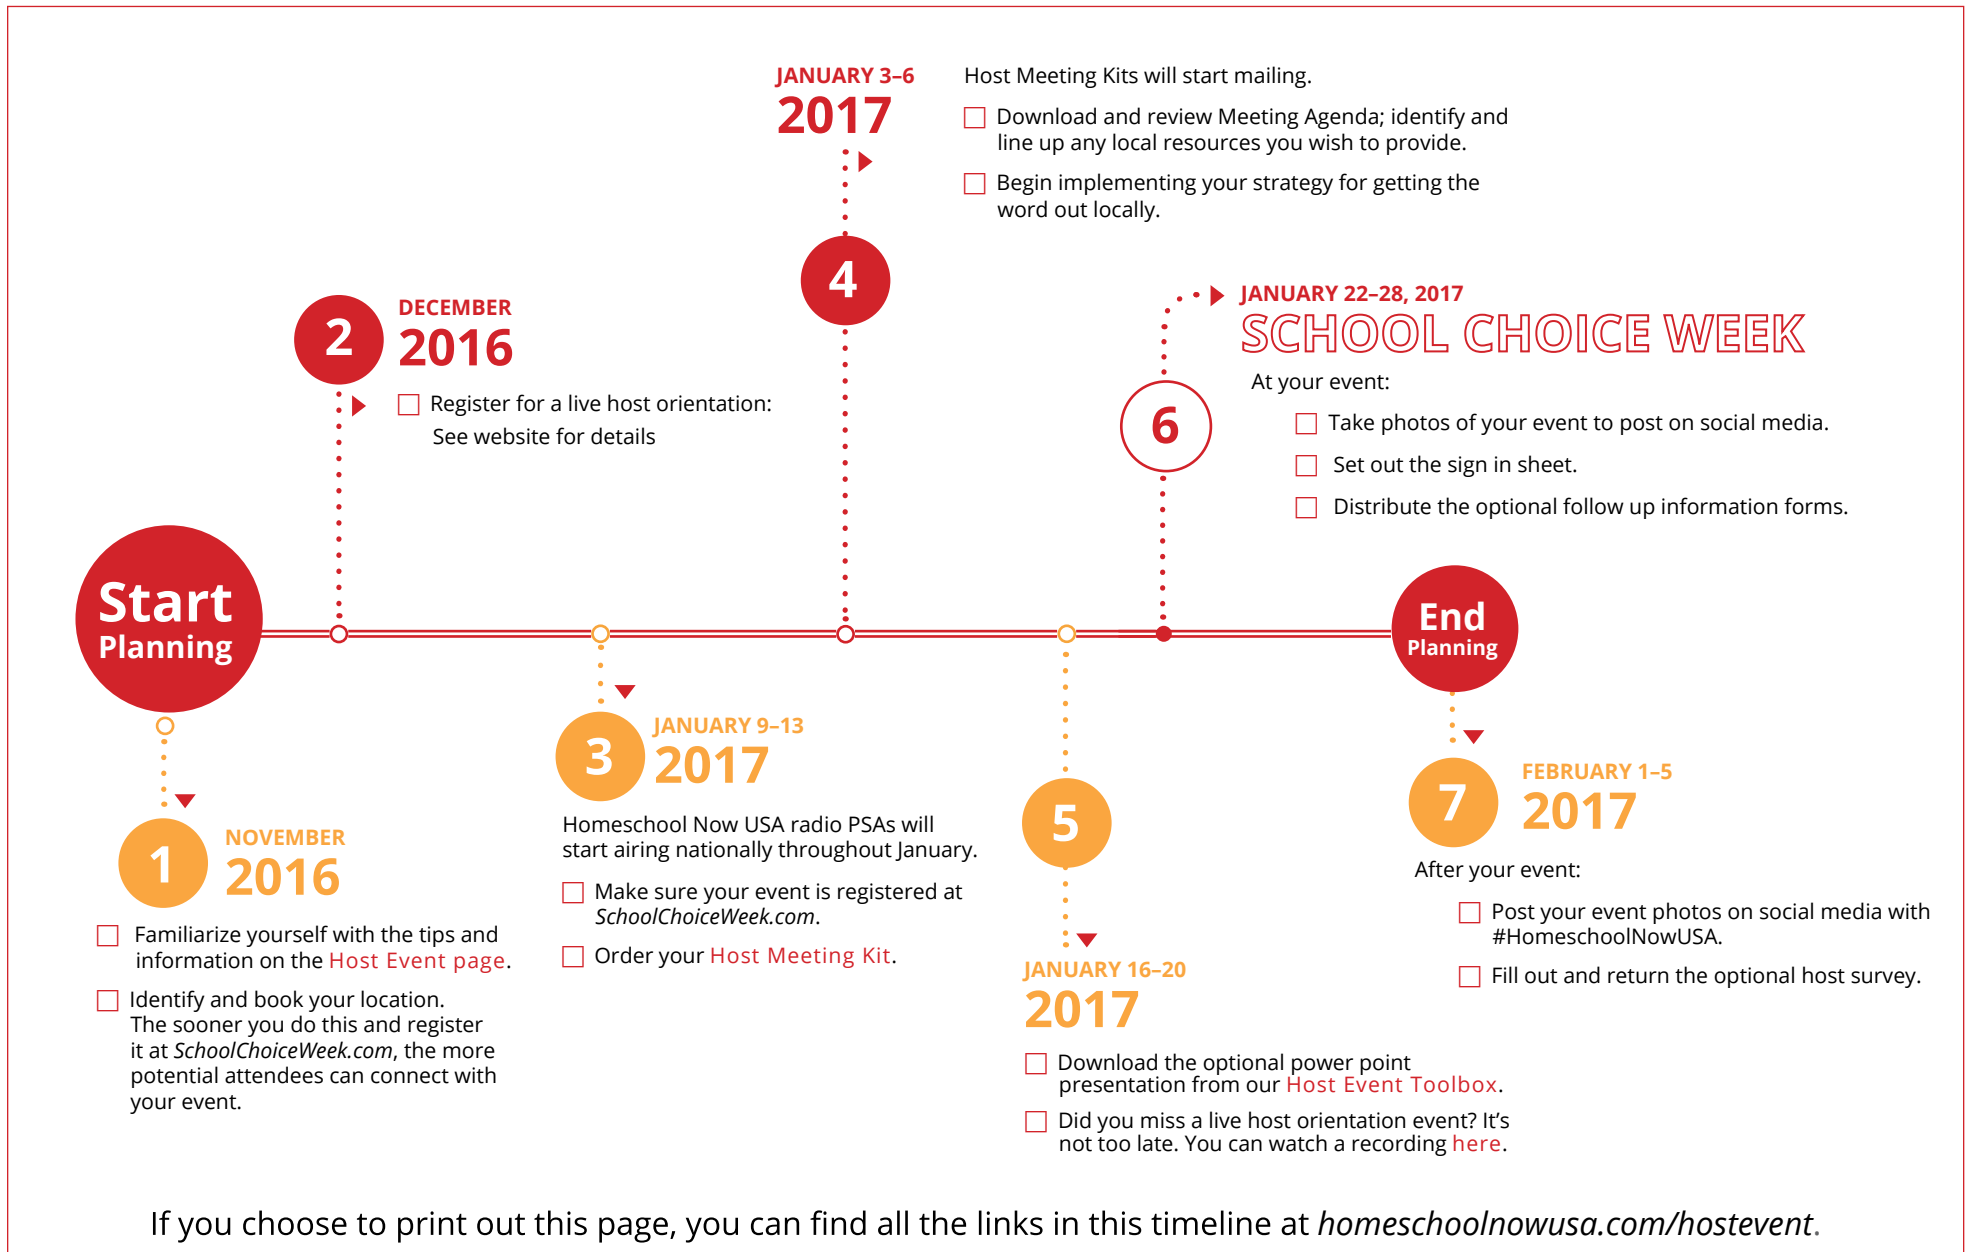

TIMELINE: Important dates to help you map out your successful event strategy.

SCHOOL CHOICE WEEK
JANUARY 22-28, 2017

(The timeline is flexible. If you're just learning about the opportunity to host an event, jump in and adjust it to fit your timeline.)

If you choose to print out this page, you can find all the links in this timeline at homeschoolnowusa.com/hostevent.